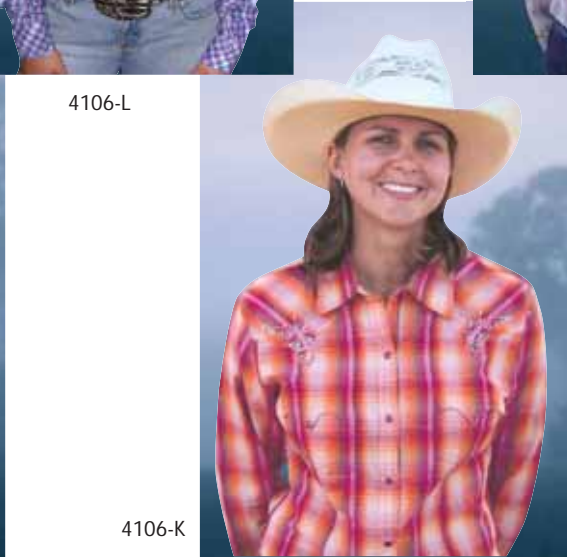

# Ladies Shirts

100% Yarn dyed cotton

Snap closures, fitted shirt, 2 button adjustable cuff, longer sleeve and shirt tails

4106-Q

4106-L

4106-M

4106-J

4106-K

4106-H

1

Available Large Ladies Size  
18L, 20L, 22L, 24L, 26L, 28L

Size	6	8	10	12	14	16	18	20	18L	20L	22L	24L	26L	28L
Bust	94	98	102	106	110	114	122	130	126	132	138	146	150	156
Shoulder	39	40	41	42	43	44	46	48	44	46	48	50	50	52